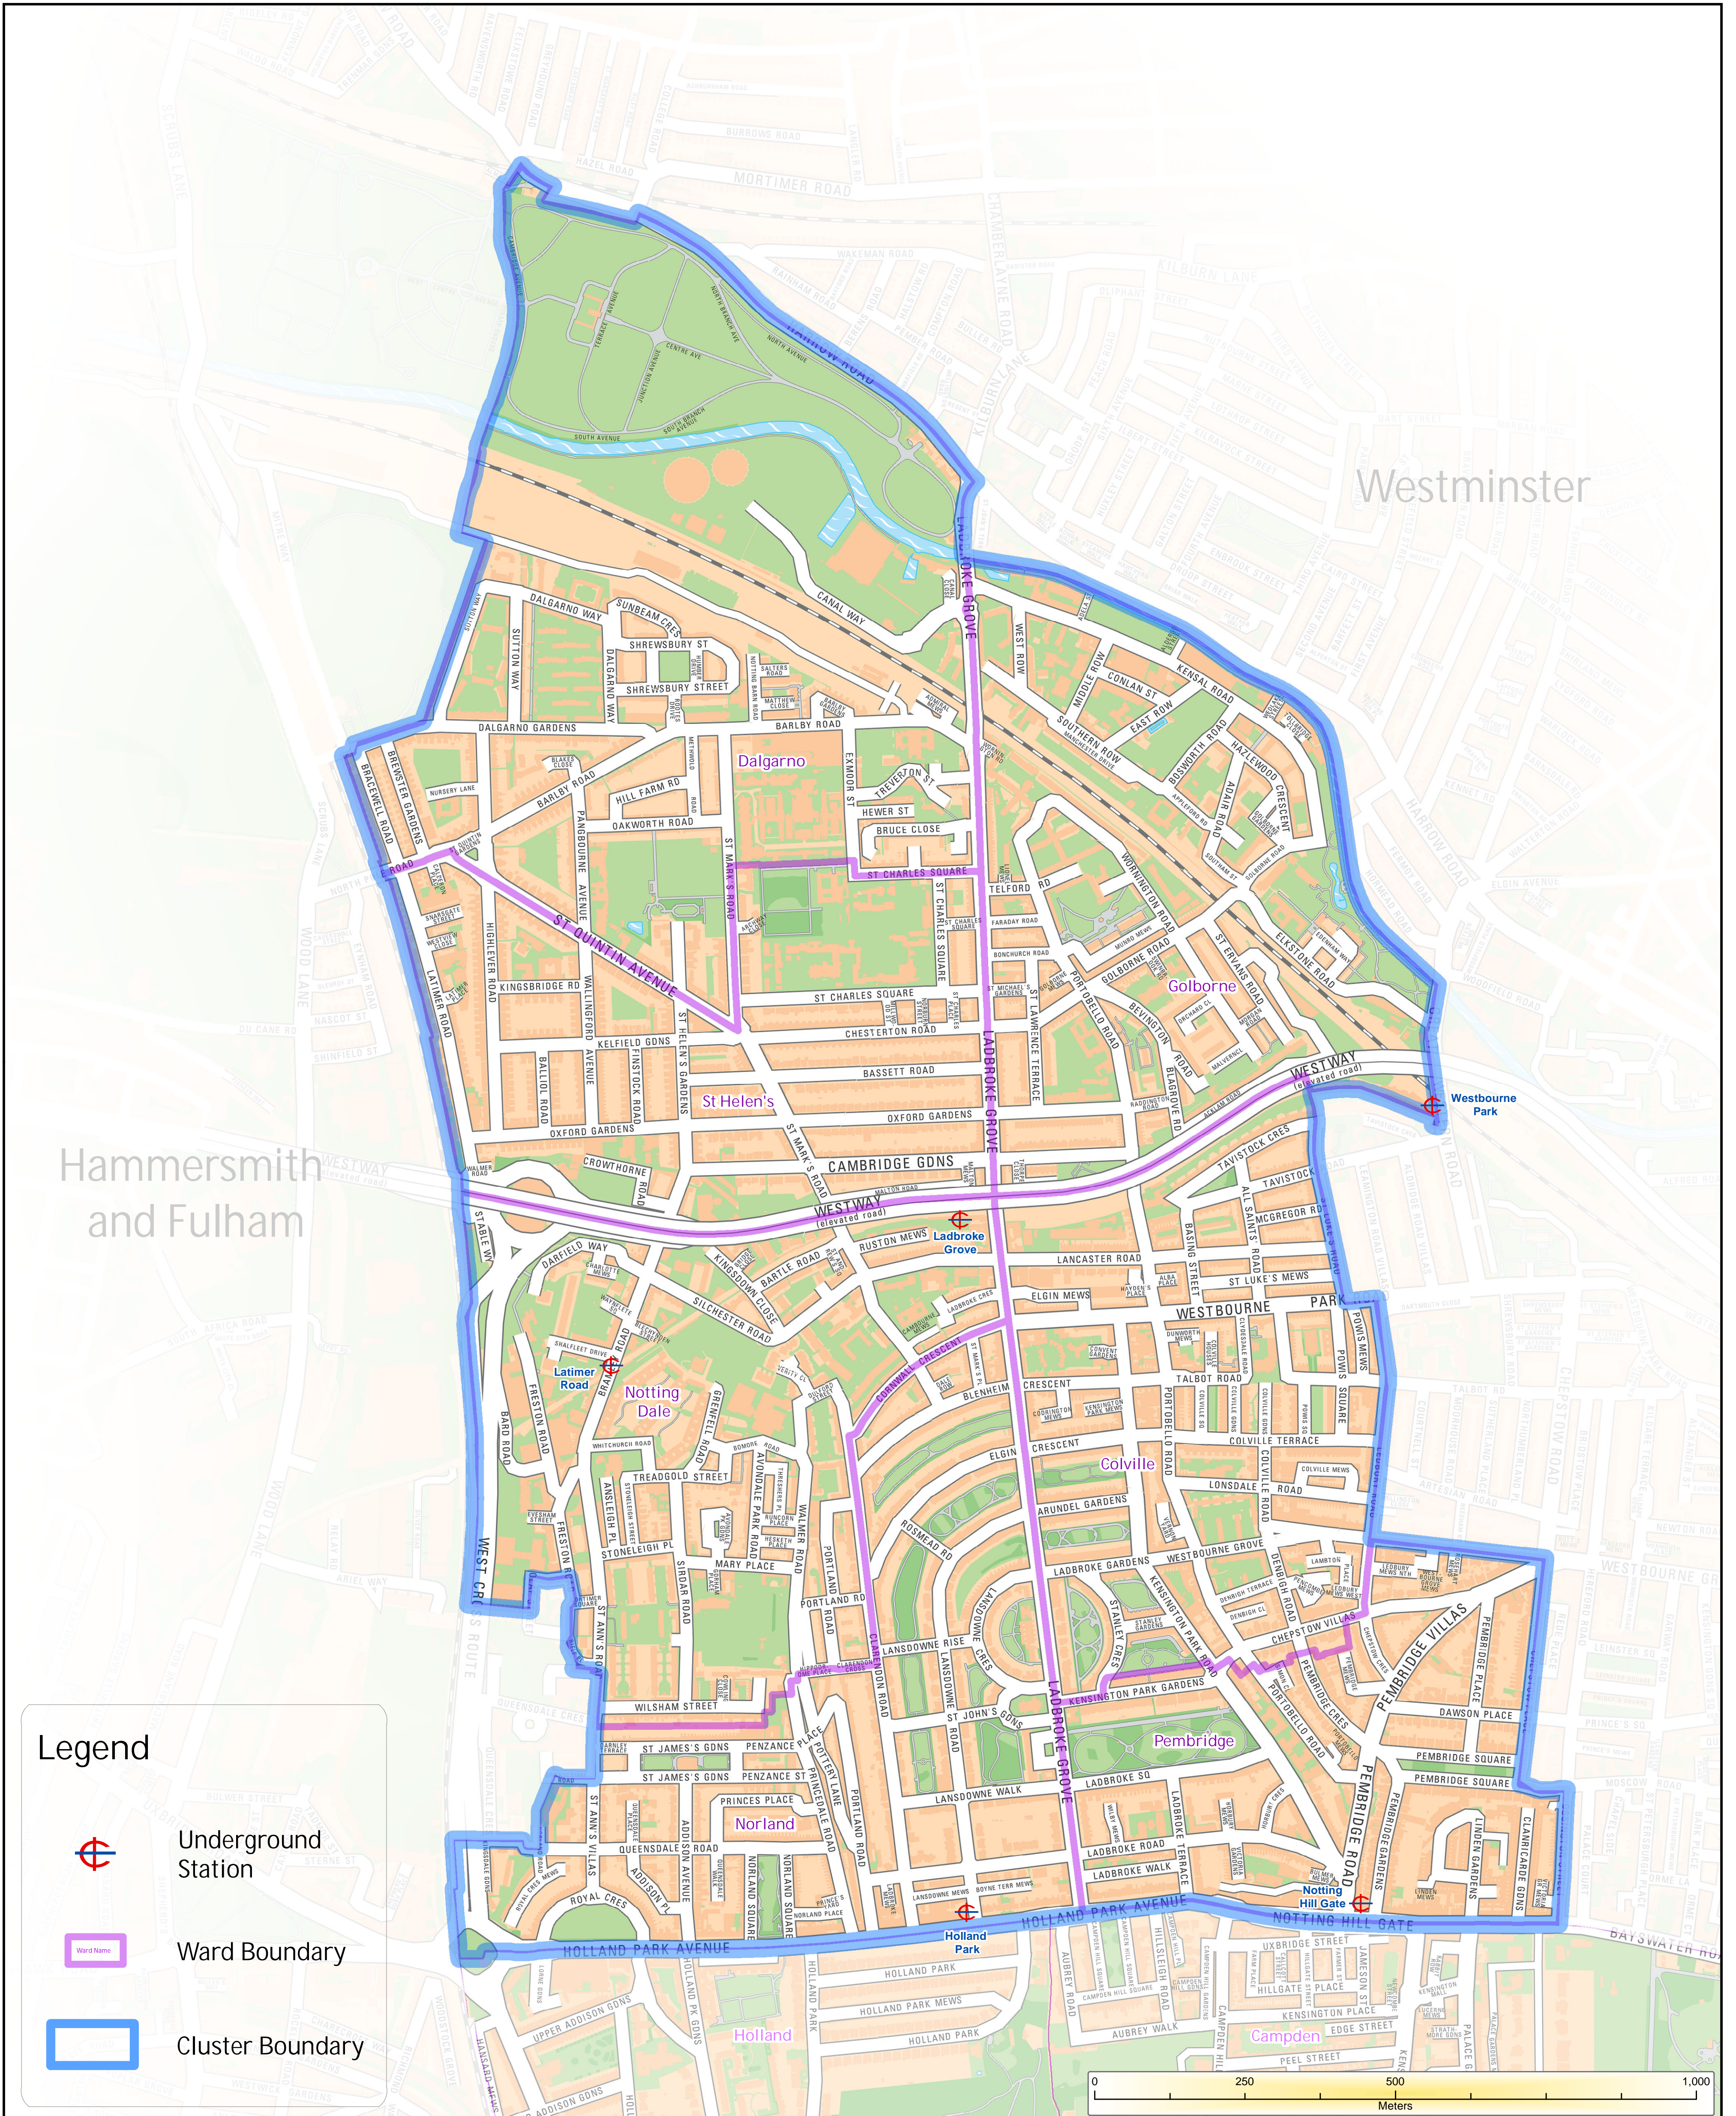

NORTH CLUSTER

Legend

-  Underground Station
-  Ward Boundary
-  Cluster Boundary

Community Engagement Team
 Royal Borough of Kensington and Chelsea Town Hall
 Horton Street | London | W8 7NX

Ref: 4066
 Date: 03/09/2014
 Email : plat@rbkc.gov.uk