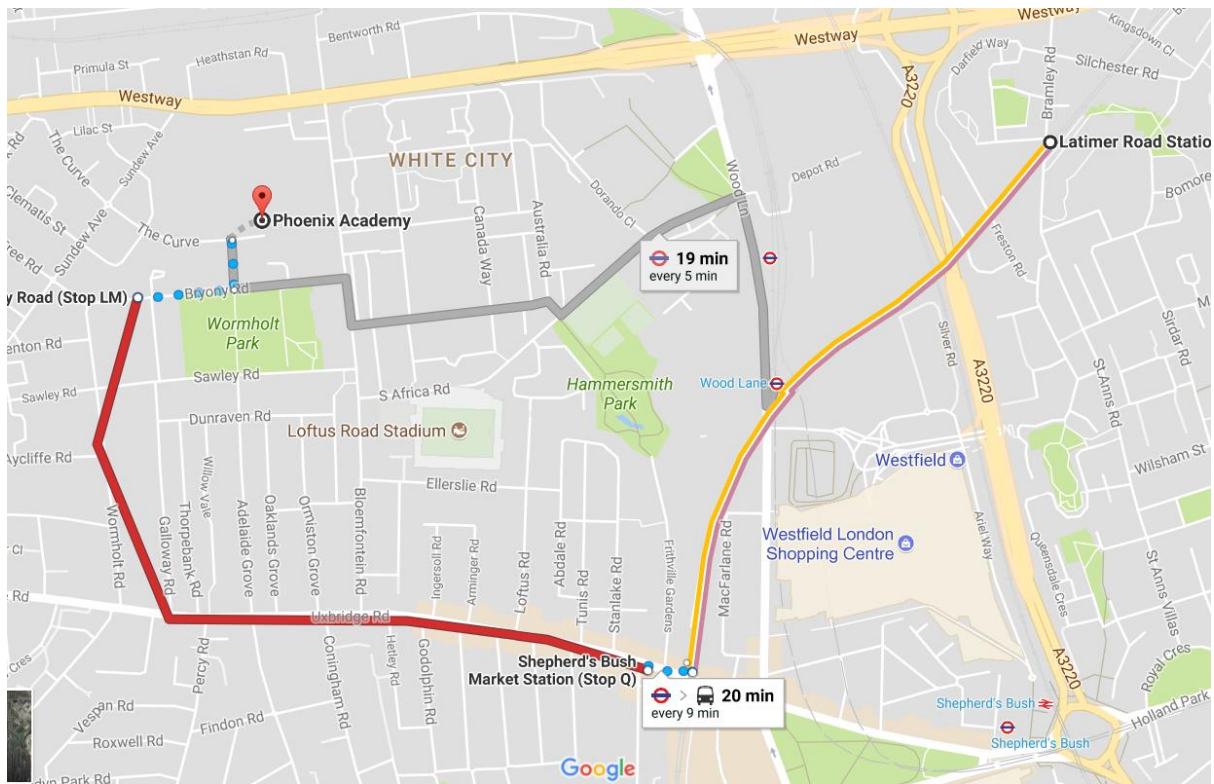

Directions from Latimer Rd train station

Option 1 (coloured lines on map):

Catch the Circle/Hammersmith and City line from Latimer Rd station to Shepherds Bush Market station

Catch the 183 bus in the direction of East Acton, getting off at Bryony Rd (Stop LM).

It is a three minute walk from the bus stop to the school.

Option 2:

Catch a Circle/Hammersmith and City from Latimer Rd station to Wood Lane station

Walk to Phoenix Academy (following the grey path on the map). This will take approximately 20 minutes.