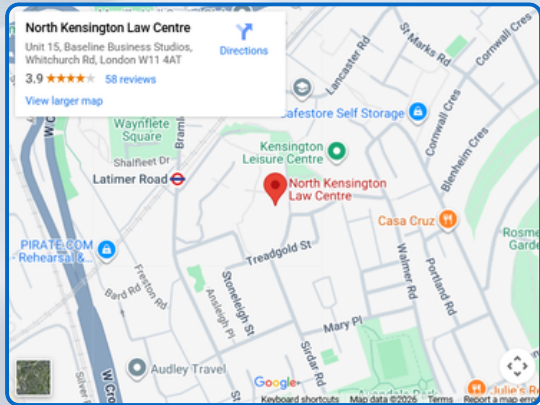

Contact North Kensington Law Centre

☎ 0208 969 7473

🌐 Visit us online

🌐 www.nklc.org.uk