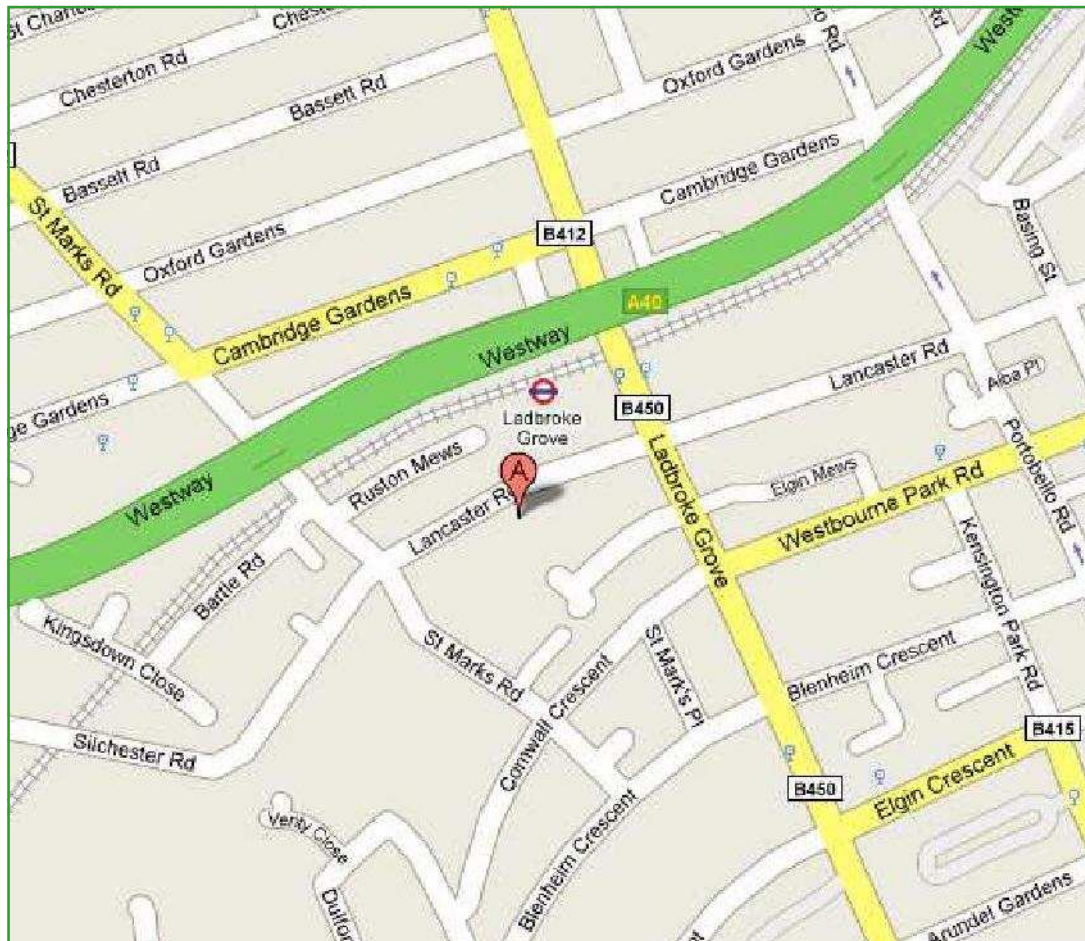

Kensington & Chelsea Social Council

London Lighthouse
111-117 Lancaster Road
London
W11 1QT

How to get here:

Hammersmith & City line (2-3 min walk)

- ◆ **52** from Willesden, Kensal Rise, Notting Hill Gate, Hyde Park Corner
- ◆ **452** from Kensal Rise, Notting Hill Gate, Sloane Square
- ◆ **295** from Hammersmith
- ◆ **7** from Dalgarno Gardens and Westbourne Grove
- ◆ **23** from Westbourne Grove